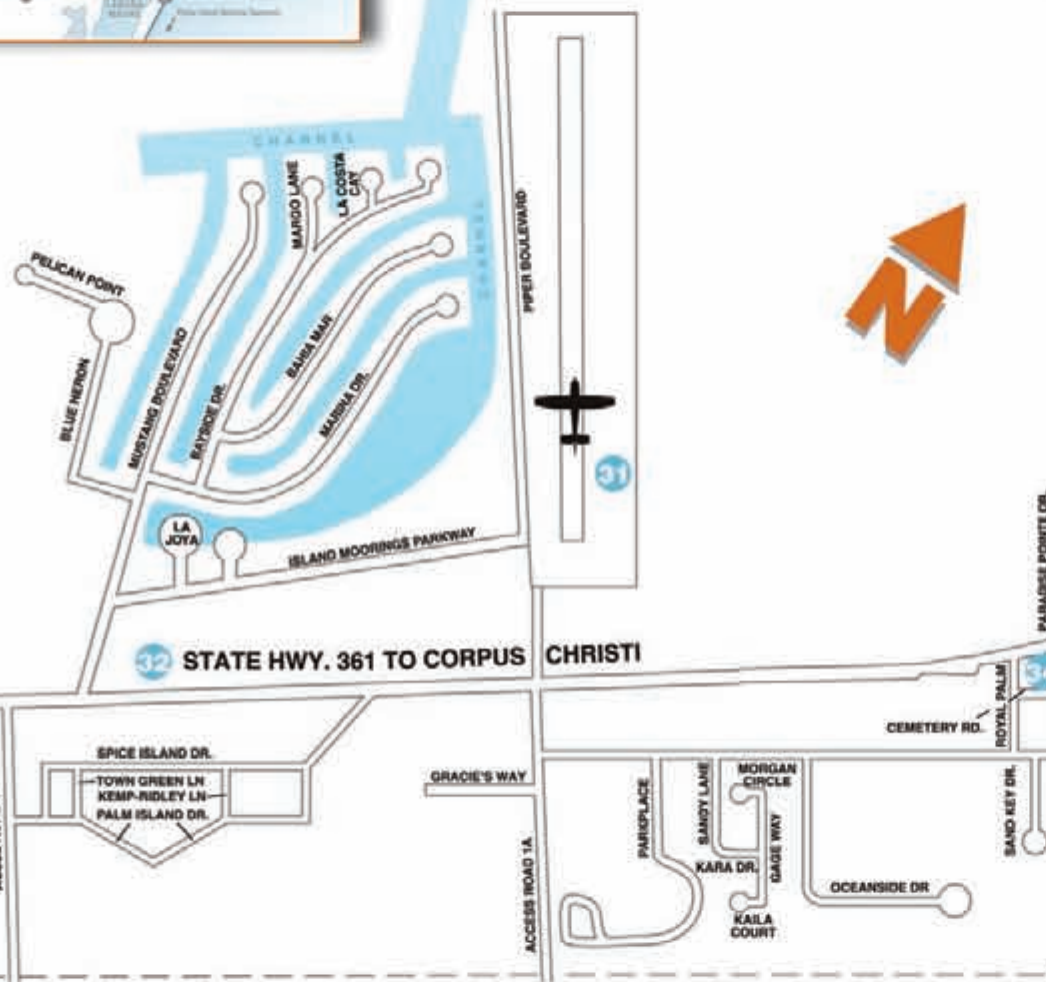

POINTS OF INTEREST

1. Ancel Brundrett Pier
2. Coast Guard Station
3. Law Enforcement
4. Church Of Christ
5. Community Center
6. Roberts Point Park/ Patsy Jones Amphitheater
7. EMS (911)
8. Baptist Church
9. Catholic Church
10. Episcopal Church
11. Port Aransas Schools
12. Telephone Company
13. Water District Office
14. Post Office
15. Jerry McDonald, Presbyterian Church Pollock Center and Jel
16. Chamber of Commerce Tourist Information Center
17. City Marina & Pavilions
18. Public Launching Ramps
19. City Hall, Library & Civic Center
20. Free Ferry Landing
21. Charlie's Pasture Fishing Pier
22. Harbor Island
23. Old Original Aransas Light House
24. San Jose Island
25. Harbor Pilot Dock and Office
26. University of Texas Marine Science Institute
27. South Jetty and Ship Channel
28. I.B. Magee Beach Park
29. Horace Caldwell Pier
30. Gulf Beaches
31. Air Strip
32. S.H. 361
33. City Limits
34. 1913 Royal Palm Cemetery
35. Leona Belle Turnbull Birding Center
36. Wetlands Park Birding Site
37. Birding Site
38. Birding Site
39. North Jetty
40. Community Park
41. Waterfront
42. J.P. Luby Pier
43. Joan & Scott Holt Paradise Pond
44. Port Aransas Community Theater and Visitors Center

Port Aransas

Copyright by Port Aransas Chamber, used by permission.

Nautical Affordable Fun since 1999!
Wheelers
 361-749-3003

428 S. Alister in Port Aransas, Texas